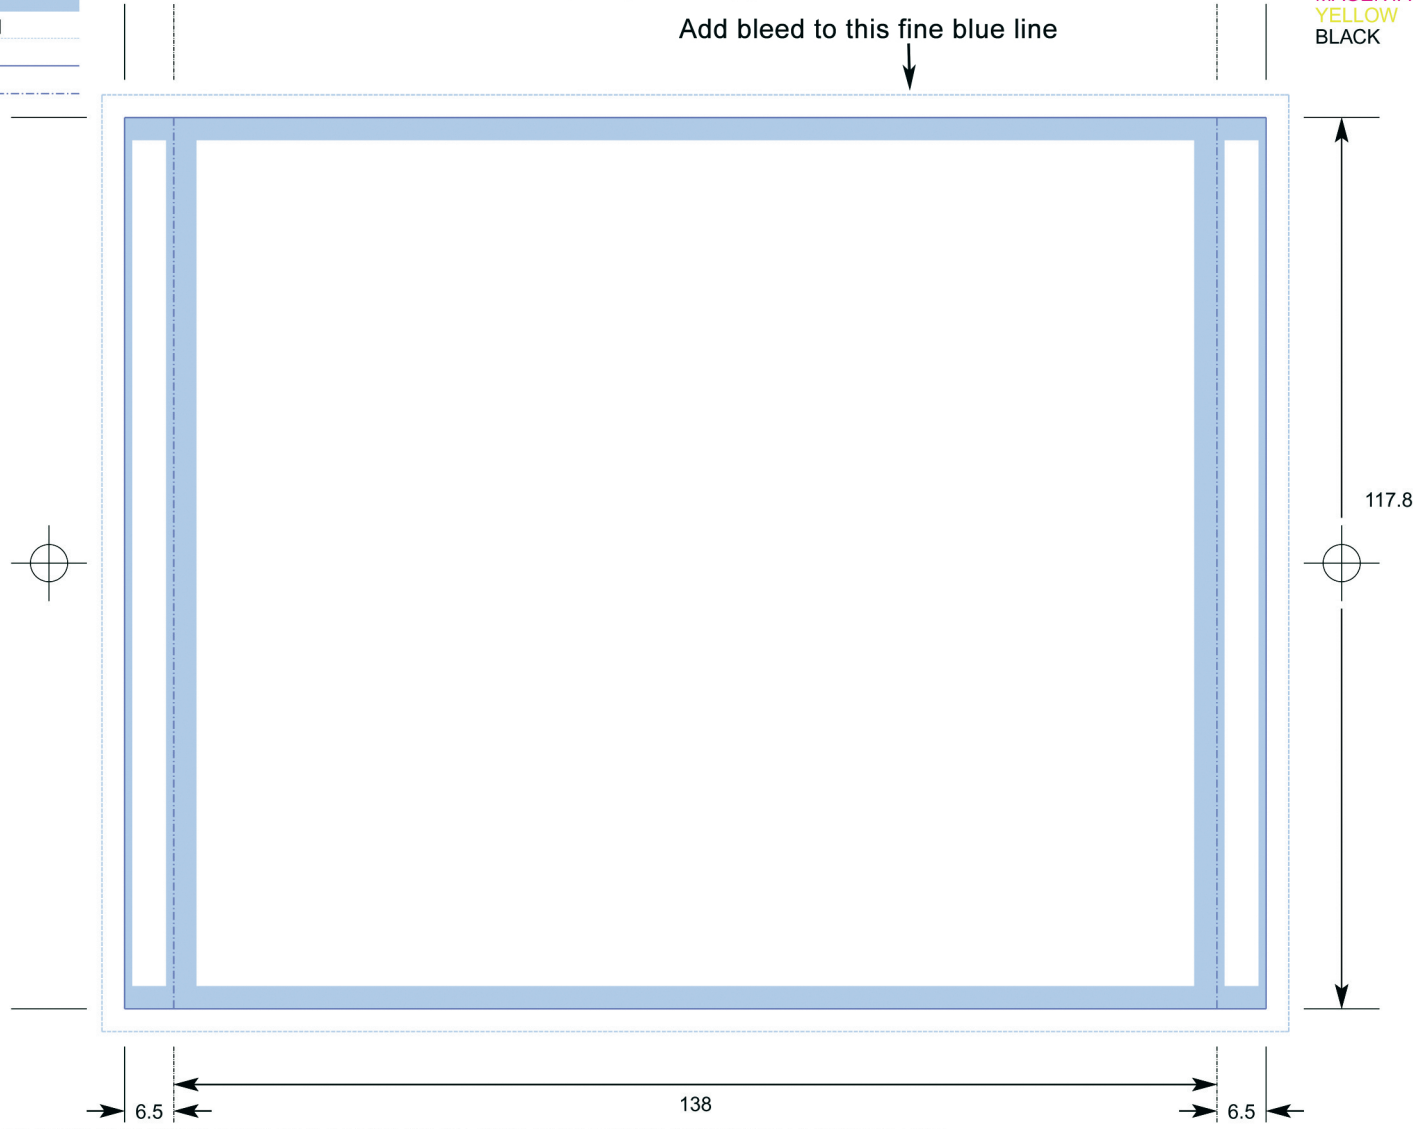

Key:
No text area
Bleed
Trim
Fold

Keep text and other important elements away from the blue shaded area - otherwise they may be chopped!

COLOURS
CYAN
MAGENTA
YELLOW
BLACK

Add bleed to this fine blue line

PLEASE NOTE THIS TEMPLATE HAS BEEN CREATED USING SPECIFIC CO-ORDINATES REQUIRED FOR COMPUTER TO PLATE IMAGING AND IS NOT TO BE ALTERED, MOVED OR THE DOCUMENT SIZE CHANGED. ALL DIMENSIONS ARE IN MILLIMETRES. BLEED ALLOWANCE OF 3MM ON TRIMMED EDGES